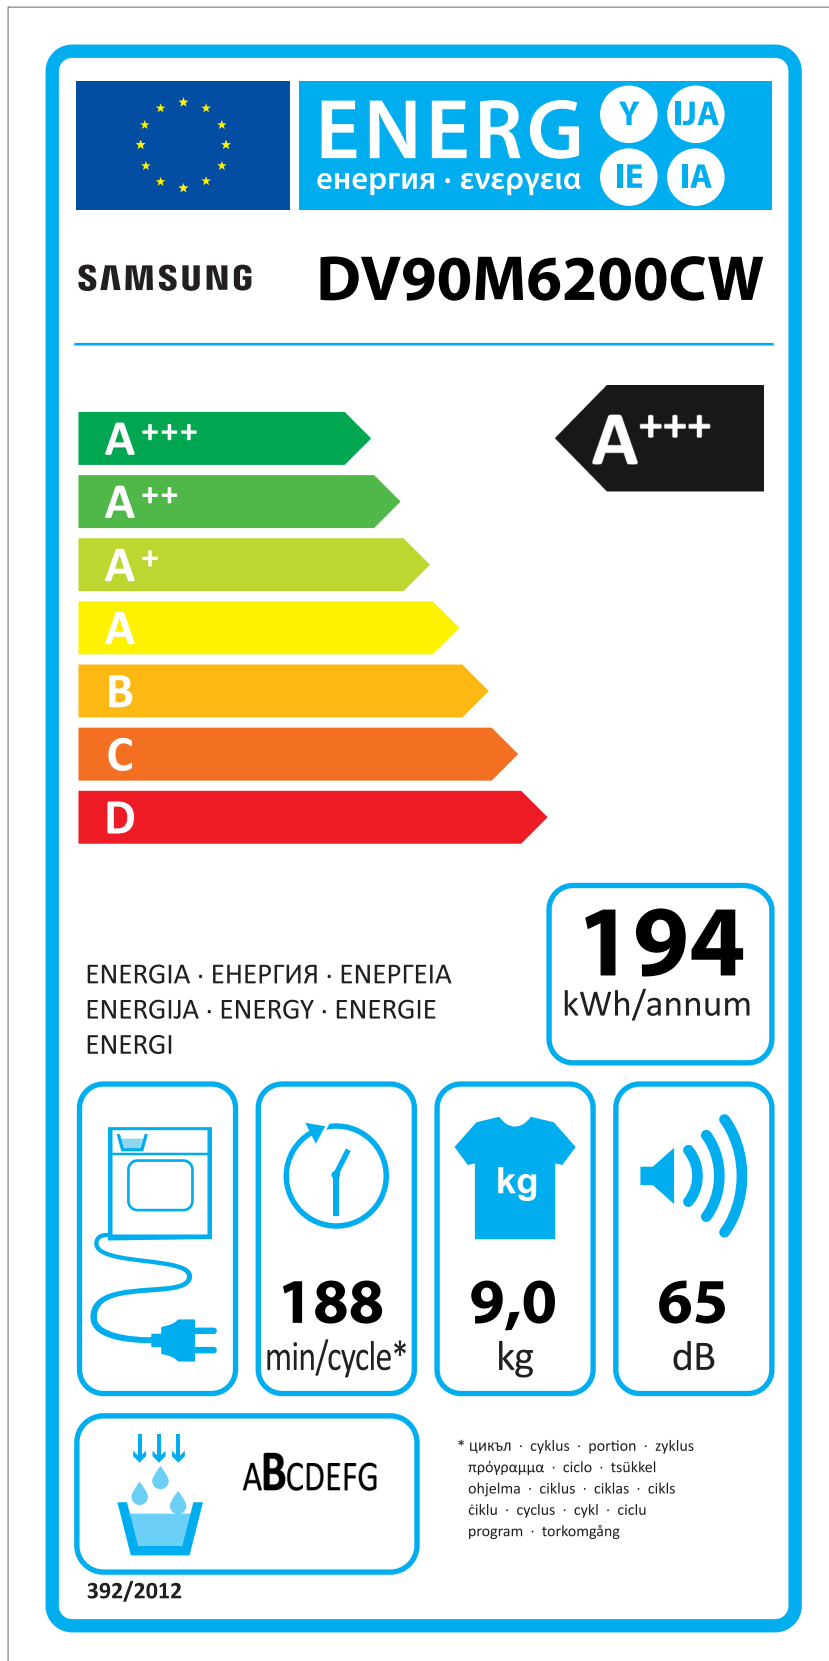

# ERP LABEL ENERGY (DRYER CONDENSER TYPE)

CODE : DC68-03225C  
Size : 110 x 220 (mm)  
Material : ART