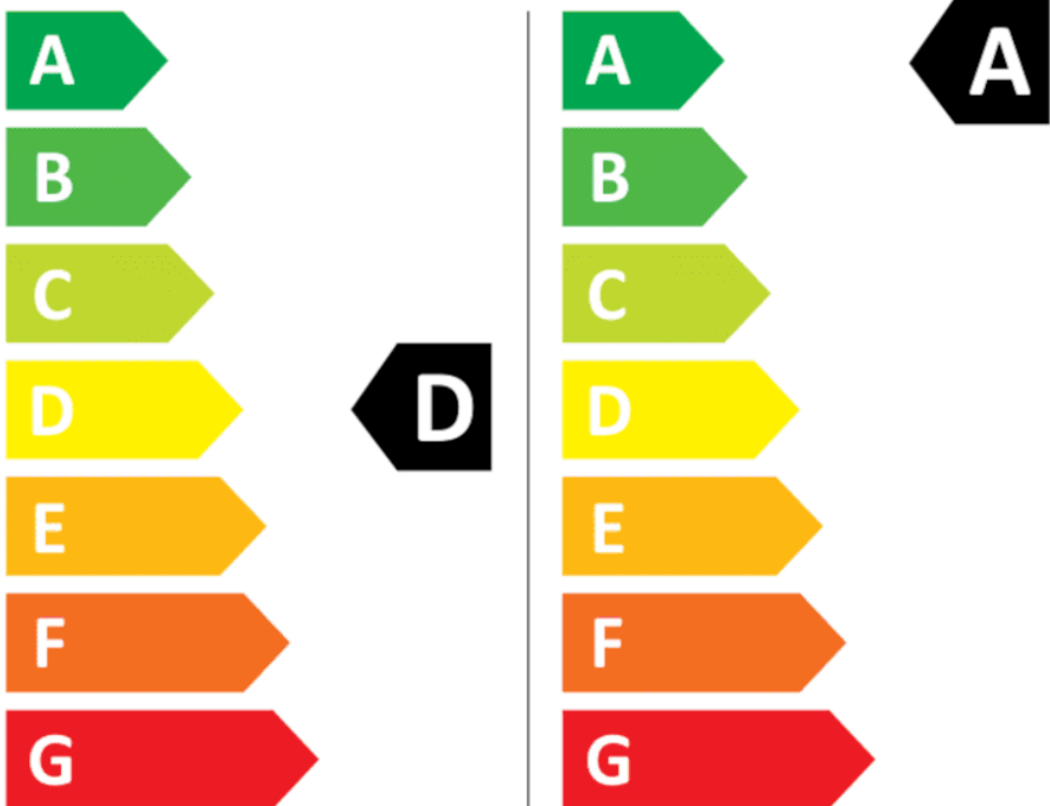

# ENERG

LG Electronics

F4DR9537S2W

342 kWh / 100

44 kWh / 100

7,0 kg

13,0 kg

100 L