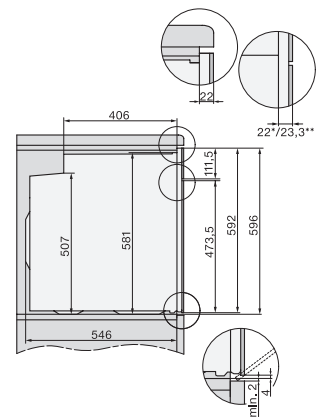

H 2761-1 BP 125 Edition

Oven

in roestvrijstalen design met AirFry-functie, netwerkmogelijkheid en pyrolyse.

installation H7000 XL, installation drawing

side view H7000 XL, installation drawings

built-in H7000 XL, installation drawing

H226x-1B/BP/E/EP/I/IP, H2x6xB/BP, H7x6xB/BP/BPX, installation drawings

DG2740, DG7140, DGM7340, H2760B/BP, H7140BM, H7x64B/BP, H7x60B/BP installation drawings

side view H7000 XL build-under, installation drawing