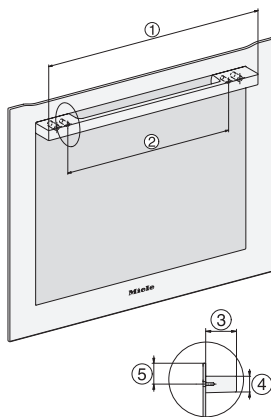

H 2761-1 BP 125 Edition

Oven

in roestvrijstalen design met AirFry-functie, netwerkmogelijkheid en pyrolyse.

installation H7000 XL, installation drawing

side view H7000 XL, installation drawings

built-in H7000 XL, installation drawing

H226x-1B/BP/E/EP/I/IP, H2x6xB/BP, H7x6xB/BP/BPX, installation drawings

DG2740, DG7140, DGM7340, H2760B/BP, H7140BM, H7x64B/BP, H7x60B/BP installation drawings

side view H7000 XL build-under, installation drawing