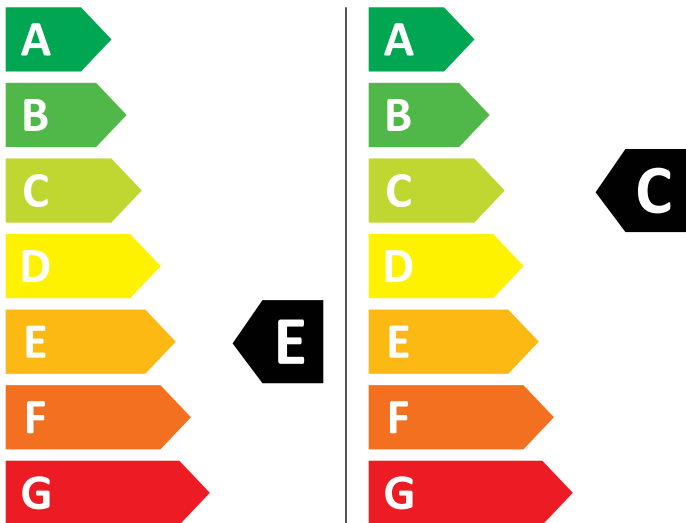

ENERG

AEG

L7WB86GW 914603839

💧 250 kWh / 100

💧 63 kWh / 100

4,0 kg

8,0 kg

55 L