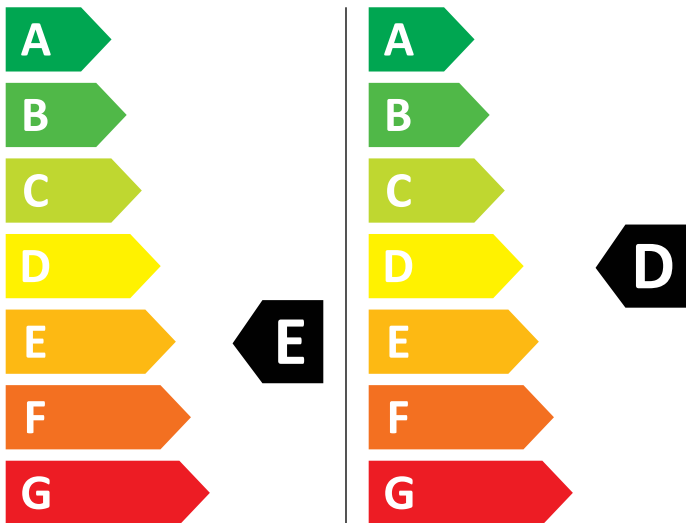

ENERG

AEG

L7WE86CBI 914606405

Water consumption: **266 kWh/100**

Water consumption: **73 kWh/100**

4,0 kg

8,0 kg

60 L