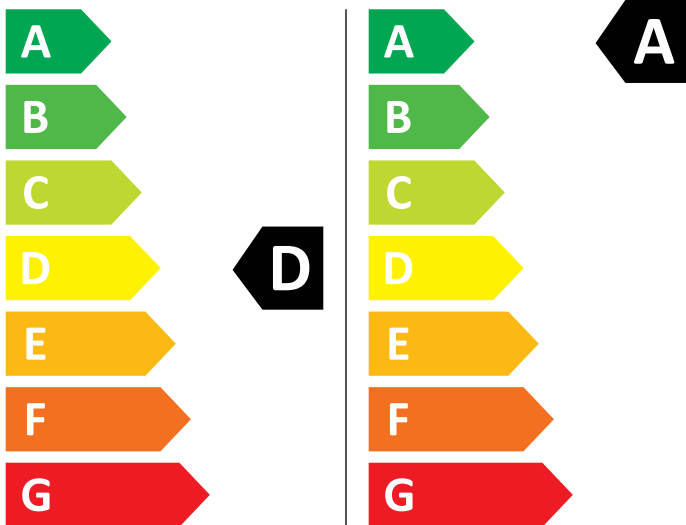

ENERG

AEG

LWF62842 914600136

💧 217 kWh/100

💧 47 kWh/100

4,0 kg

8,0 kg

60 L