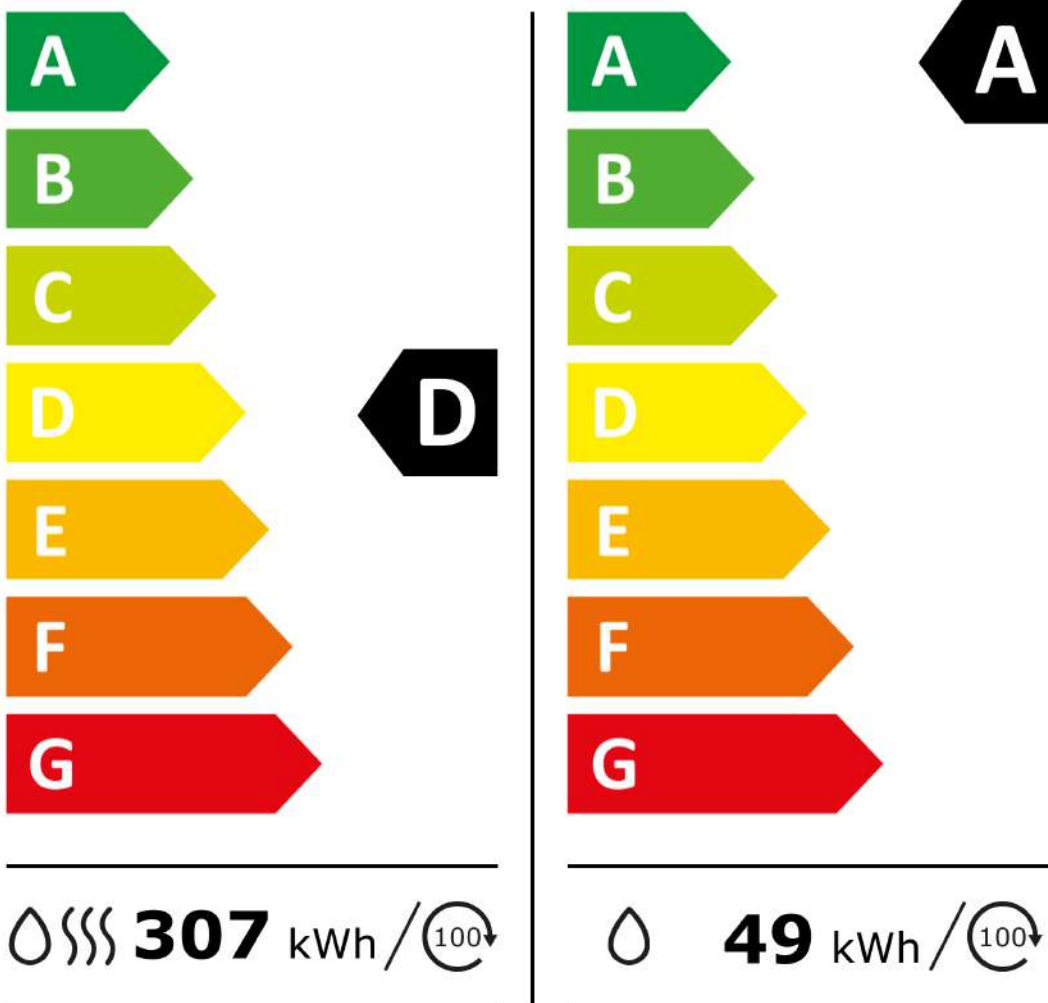

ENERG

Miele

WTW870WPM PWash&TDos 9/6 kg

6,0 kg

9,0 kg

73 L

48 L

7:19