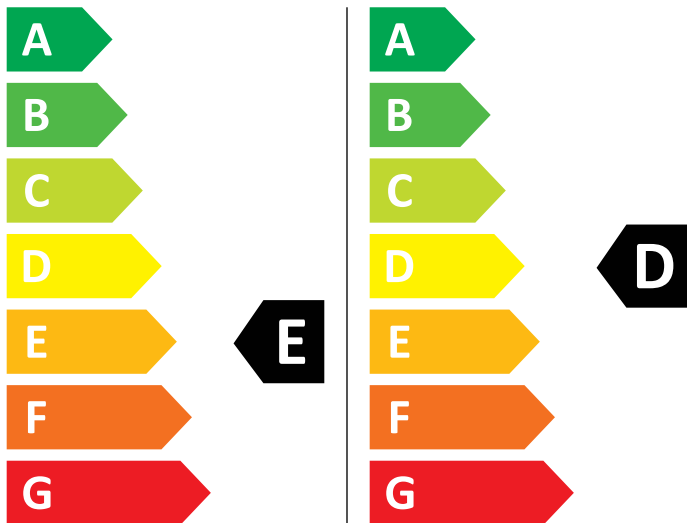

ENERG

Zanussi

ZS8651DWD 914603722

💧 266 kWh/100

💧 73 kWh/100

4,0 kg

8,0 kg

60 L